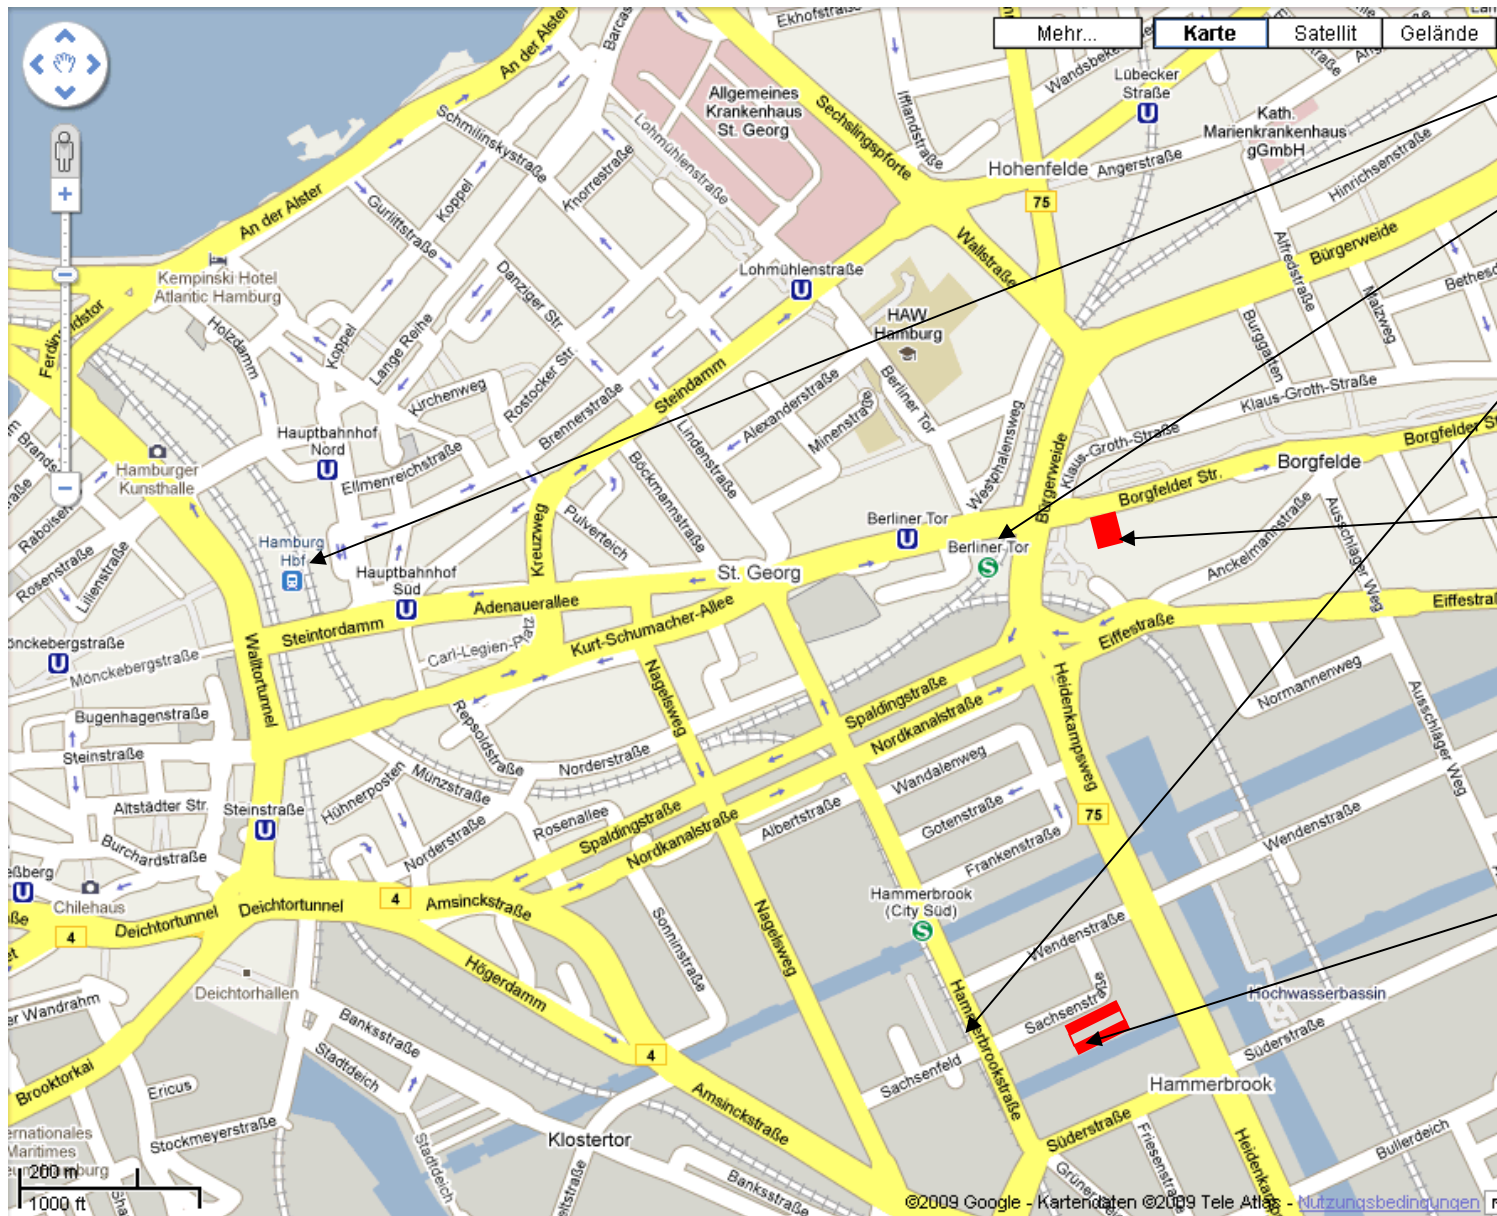

Area around the Office Hamburg

Central Station

Station "Berliner Tor"
(S1 from/to Airport)
To Hotel follow the exit signage "Beim Strohhause"

Station "Hammerbrook"
(S3, S31)

**Grand City Hotel Berlin
Hamburg Zentrum**
Borgfelder Straße 1-9
20537 Hamburg